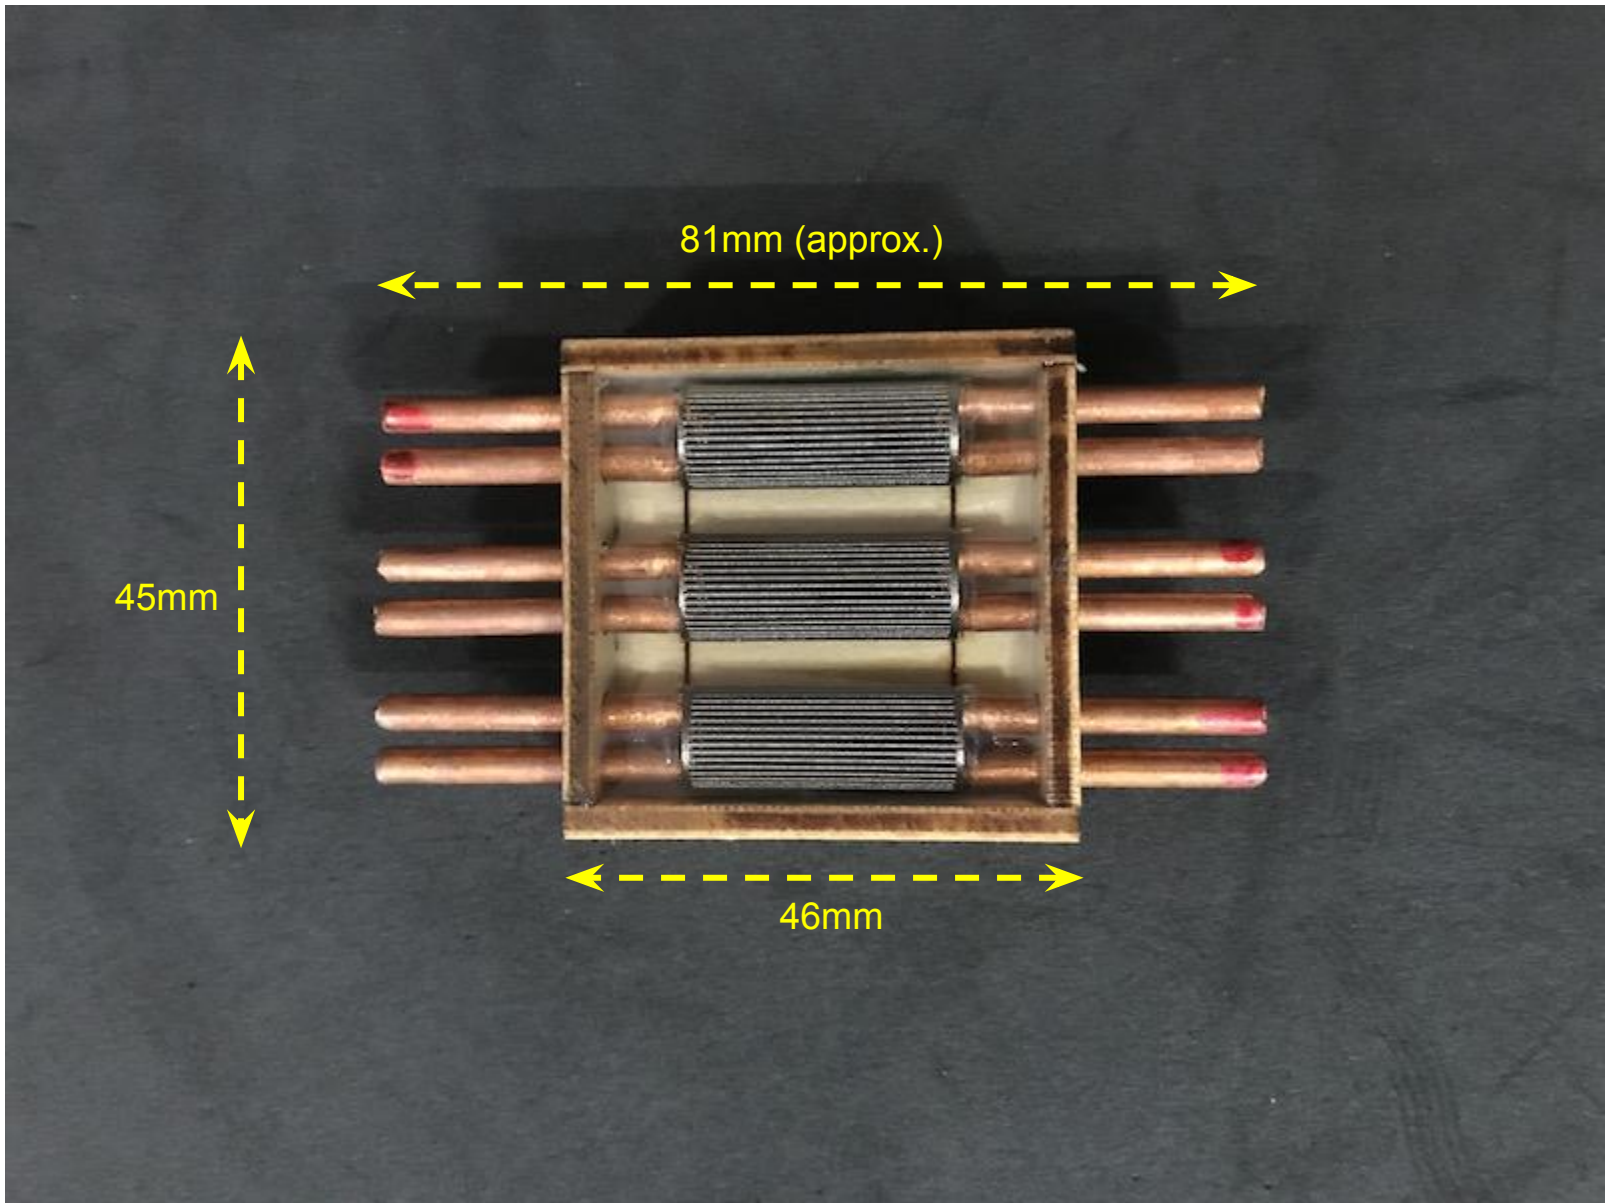

New generation *Firewall 640x* power conditioner
DIY version for Self-installation

Dimensions when viewed from the top:

Viewed from the side: