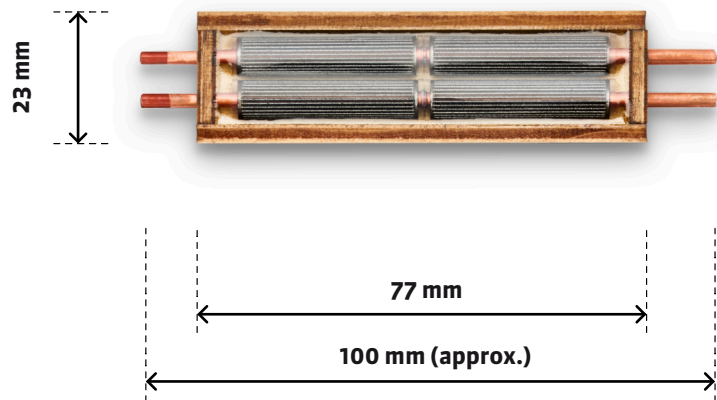

Firewall for Loudspeakers

SPEAKER SIGNAL CONDITIONER

DIY version for Self-installation

DIMENSIONS OF ONE OF THE FOUR UNITS WHEN VIEWED FROM THE TOP

VIEWED FROM THE SIDE